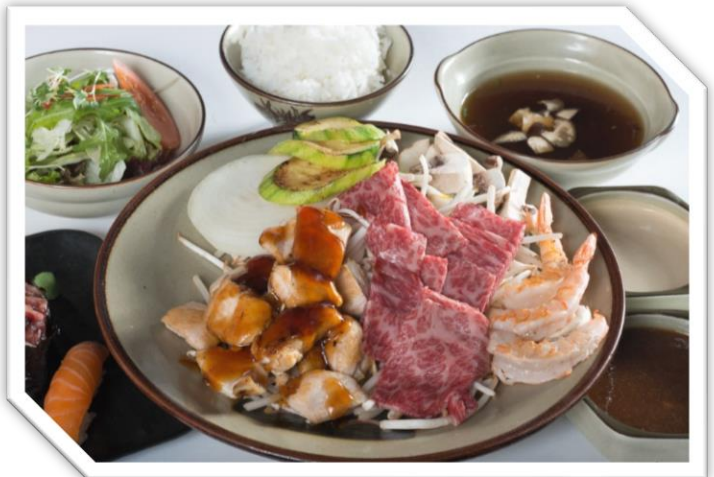

JAPANESE WAGYU SPECIAL

Famous and Best Marbled Beef

Thin Cut Steak
£59

Wagyu Steak
£78

Thin Cut Steak
& Teriyaki Chicken
£39

Please ask a member of staff for any information on allergies or intolerances.

A discretionary 12.5% service charge will be added to your bill